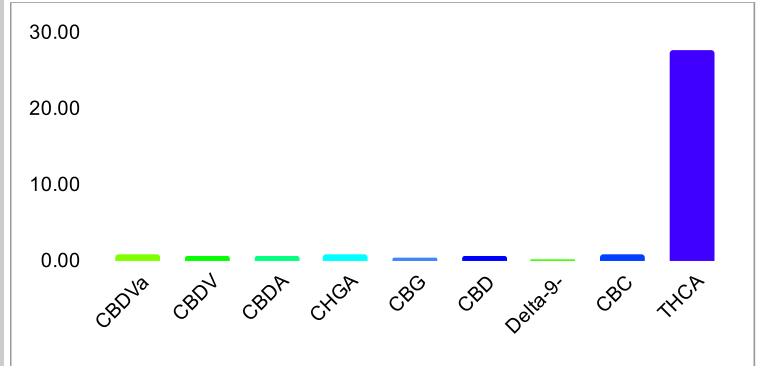

Cannabinoid Profile

Cannabinoid Profile by HPLC

0.24%

Delta-9-THC

0.69%

CBD

32.71%

Total Cannabinoids

Cannabinoid	% wt	mg/g
CBDVa	0.77	7.7
CBDV	0.61	6.1
CBDA	0.59	5.9
CHGA	0.88	8.8
CBG	0.35	3.5
CBD	0.69	6.9
Delta-9-THC	0.24	2.4
CBC	0.88	8.8
THCA	27.70	277.0
Total Cannabinoids	32.71	327.1
Calculated Total THC	24.53	245.3
Calculated CBD Yield	1.21	12.1

Calculated Total THC = Delta-9-THC + 0.877 * THCA

Calculated Maximum CBD Yield = CBD + 0.877 * CBDA

Marin Analytics, LLC

250 Bel Marin Keys Blvd, Suite D4

Novato, CA 94949

833-321-TEST / info@marinanalytics.com

Mike Clemmons

Lab Manager