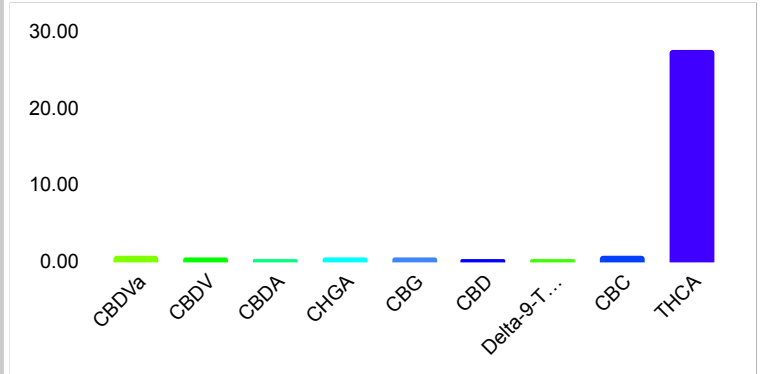

Cannabinoid Profile

Cannabinoid Profile by HPLC

0.26%
Delta-9-THC

0.38%
CBD

31.92%
Total Cannabinoids

Cannabinoid	% wt	mg/g
CBDVa	0.77	7.7
CBDV	0.52	5.2
CBDA	0.44	4.4
CHGA	0.59	5.9
CBG	0.55	5.5
CBD	0.38	3.8
Delta-9-THC	0.26	2.6
CBC	0.71	7.1
THCA	27.70	277.0

Total Cannabinoids	31.92	319.2
Calculated Total THC	24.55	245.5
Calculated CBD Yield	0.77	7.7

Calculated Total THC = Delta-9-THC + 0.877 * THCA

Calculated Maximum CBD Yield = CBD + 0.877 * CBDA

Marin Analytics, LLC

250 Bel Marin Keys Blvd, Suite D4

Novato, CA 94949

833-321-TEST / info@marinanalytics.com

Mike Clemmons

Lab Manager