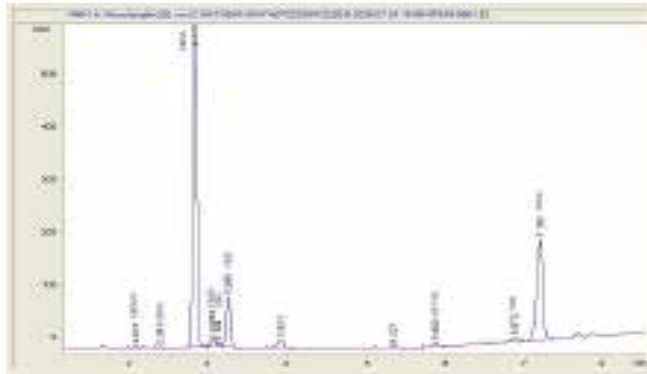

Space City Exotics
www.spacecityexotics.shop

Sample 852-090125-230
Giraffe Pussy - THCA Hemp Flower (HYBRID)
Sample Submitted: 11-18-2025; Report Date: 11-21-2025

Giraffe Pussy - THCA Hemp Flower (HYBRID)

Plant Material: Hemp Flower

Chromatogram