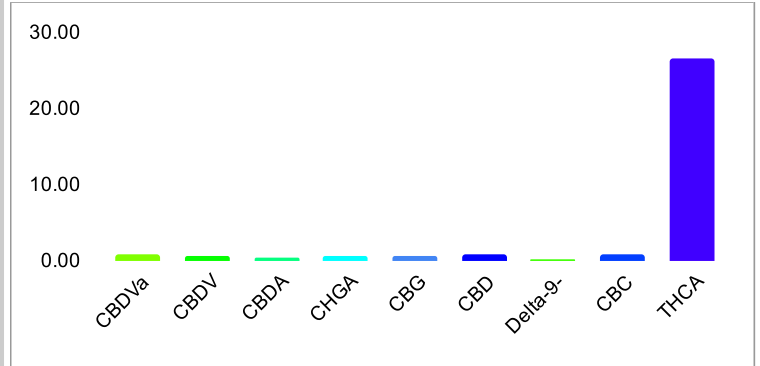

Space City Exotics
www.spacecityexotics.shop

Sample 852-082825-191
Pink Candy Kush - THCA Hemp Flower (SATIVA)
Sample Submitted: 12-03-2025; Report Date: 12-08-2025

Pink Candy Kush - THCA Hemp Flower (SATIVA)

Plant Material: Hemp Flower

Chromatogram

Cannabinoid Profile

Cannabinoid Profile by HPLC

0.24%

Delta-9-THC

0.73%

CBD

31.00%

Total Cannabinoids

Cannabinoid	% wt	mg/g
CBDVa	0.73	7.3
CBDV	0.57	5.7
CBDA	0.33	3.3
CHGA	0.61	6.1
CBG	0.52	5.2
CBD	0.73	7.3
Delta-9-THC	0.24	2.4
CBC	0.77	7.7
THCA	26.50	265.0
Total Cannabinoids	31.00	310.0
Calculated Total THC	23.48	234.8
Calculated CBD Yield	1.02	10.2