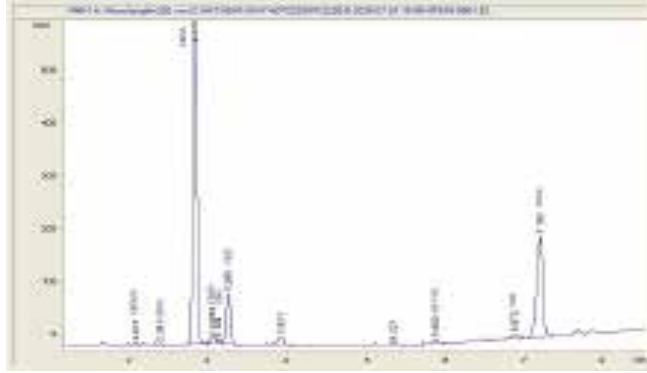

Space City Exotics
www.spacecityexotics.shop

Sample 852-082825-191
Pink Candy Kush - THCA Hemp Flower (SATIVA)
Sample Submitted: 12-03-2025; Report Date: 12-08-2025

Pink Candy Kush - THCA Hemp Flower (SATIVA)

Plant Material: Hemp Flower

Chromatogram

Cannabinoid Profile

Cannabinoid Profile by HPLC

0.24%

Delta-9-THC

0.73%

CBD