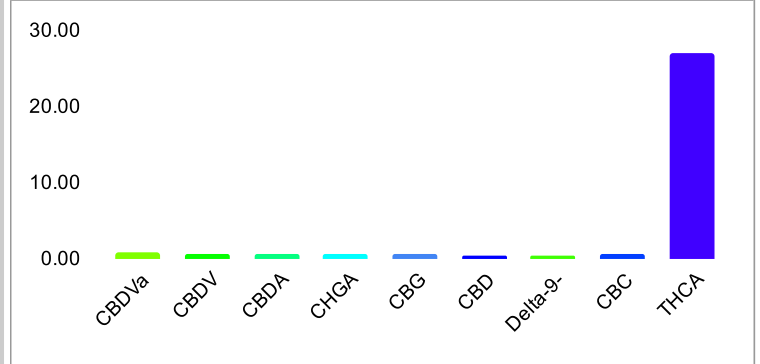

Cannabinoid Profile

Cannabinoid Profile by HPLC

0.26%

Delta-9-THC

0.37%

CBD

31.18%

Total Cannabinoids

Cannabinoid	% wt	mg/g
CBDVa	0.77	7.7
CBDV	0.59	5.9
CBDA	0.66	6.6
CHGA	0.59	5.9
CBG	0.49	4.9
CBD	0.37	3.7
Delta-9-THC	0.26	2.6
CBC	0.55	5.5
THCA	26.90	269.0
Total Cannabinoids	31.18	311.8
Calculated Total THC	23.85	238.5
Calculated CBD Yield	0.95	9.5

Calculated Total THC = Delta-9-THC + 0.877 * THCA

Calculated Maximum CBD Yield = CBD + 0.877 * CBDA

Marin Analytics, LLC

250 Bel Marin Keys Blvd, Suite D4

Novato, CA 94949

833-321-TEST / info@marinanalytics.com

Mike Clemmons

Lab Manager